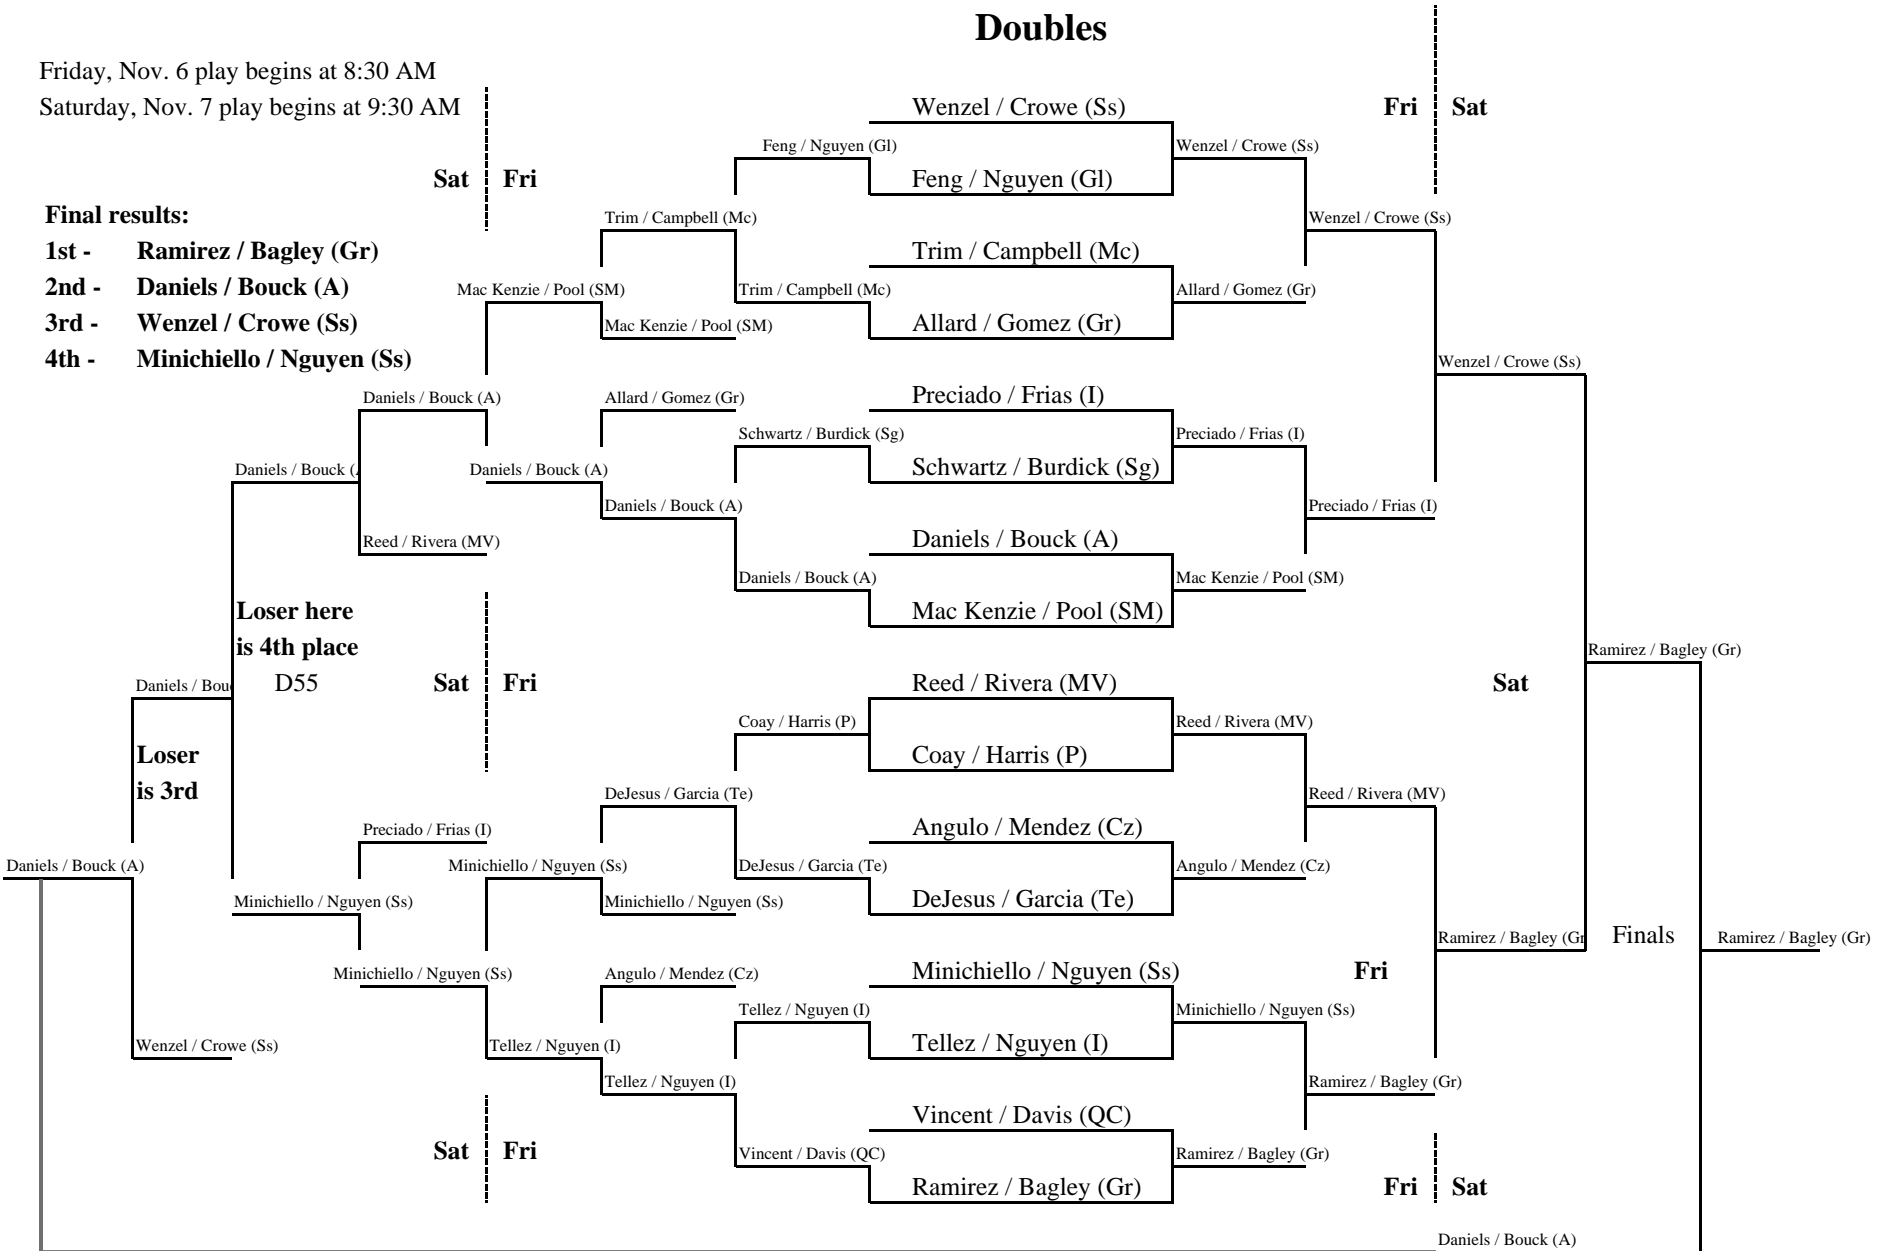

2009 AIA 4A State Badminton Tournament

Independence High School

Doubles

Friday, Nov. 6 play begins at 8:30 AM

Saturday, Nov. 7 play begins at 9:30 AM

Final results:

1st - Ramirez / Bagley (Gr)

2nd - Daniels / Bouck (A)

3rd - Wenzel / Crowe (Ss)

4th - Minichiello / Nguyen (Ss)