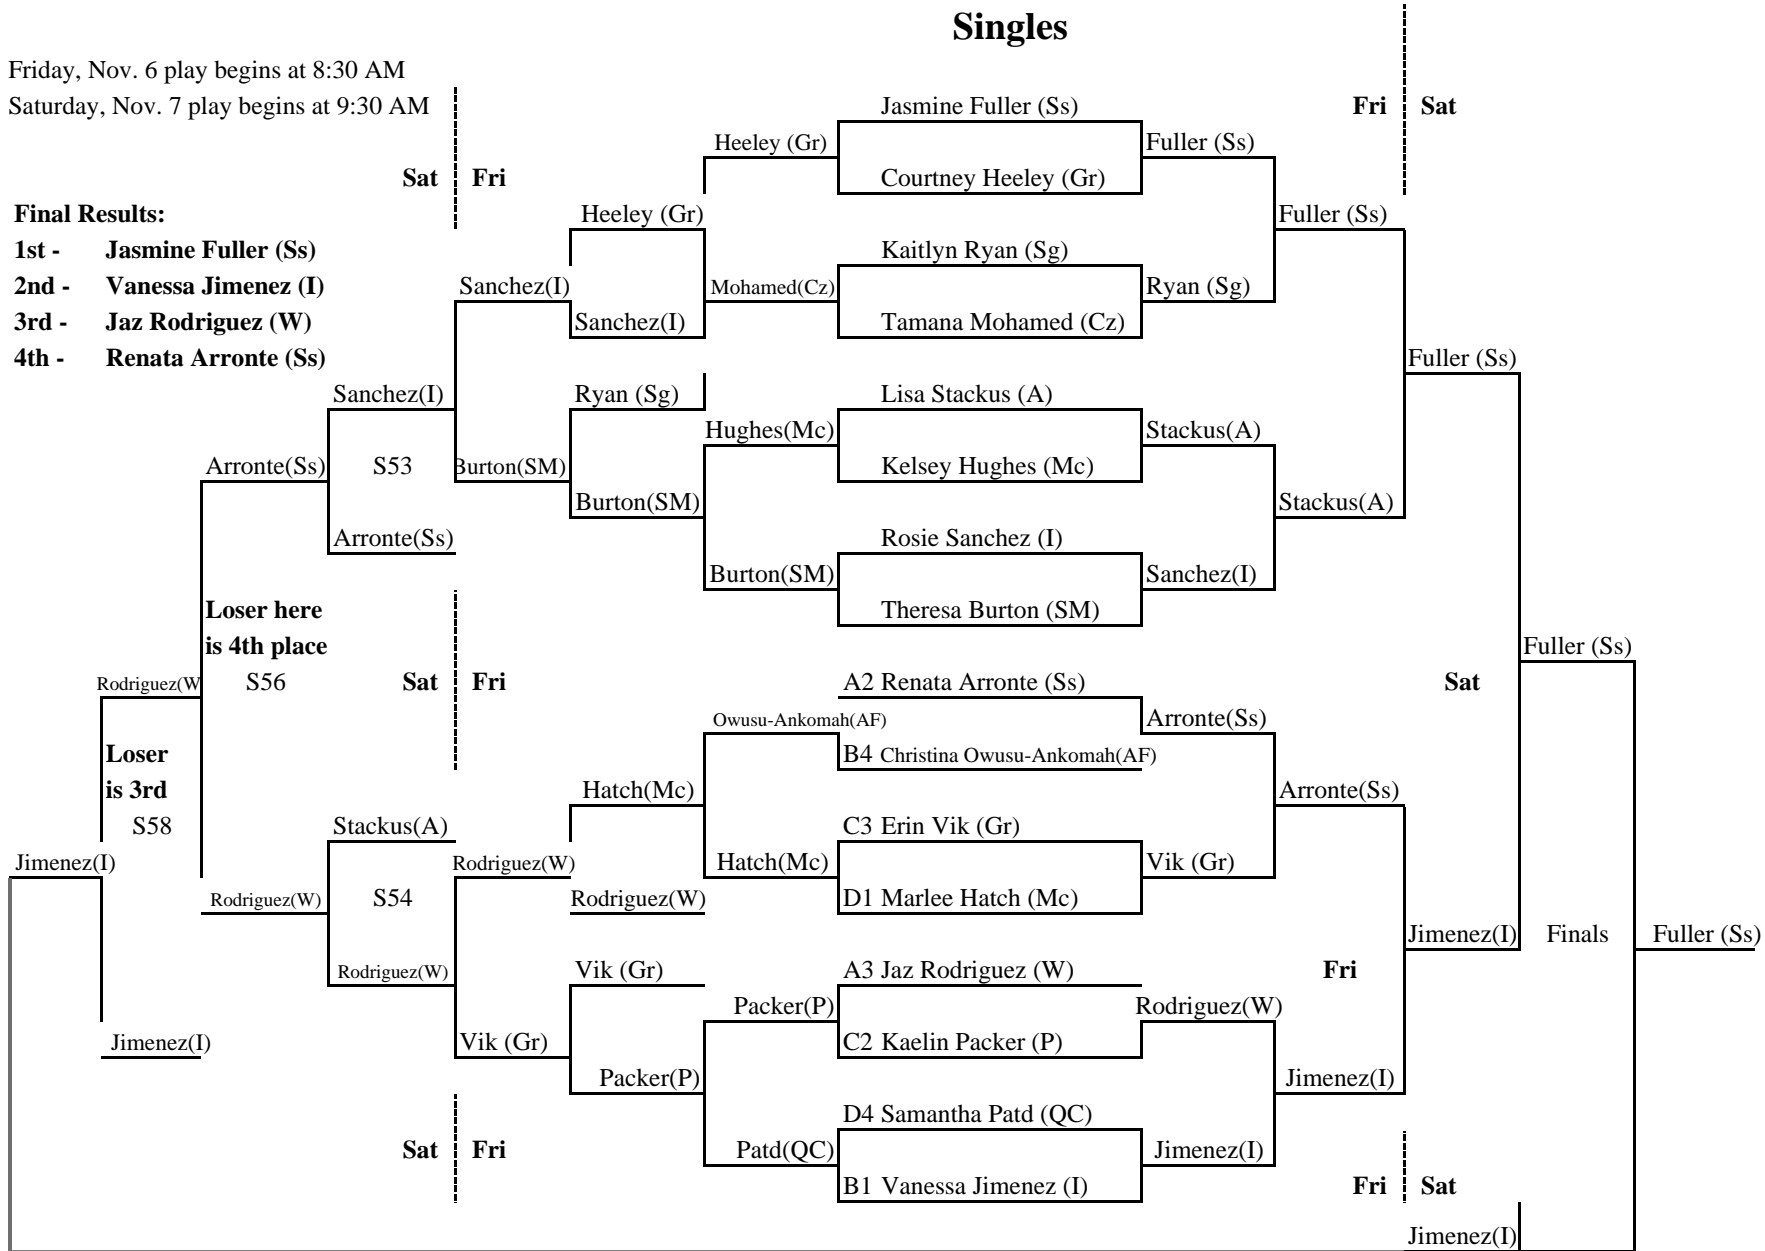

Singles

Friday, Nov. 6 play begins at 8:30 AM

Saturday, Nov. 7 play begins at 9:30 AM

Final Results:

1st - **Jasmine Fuller (Ss)**

2nd - **Vanessa Jimenez (I)**

3rd - **Jaz Rodriguez (W)**

4th - **Renata Arronte (Ss)**

2009 AIA 4A State Badminton Tournament

Independence High School

Doubles

Friday, Nov. 6 play begins at 8:30 AM

Saturday, Nov. 7 play begins at 9:30 AM

Final results:

1st - Ramirez / Bagley (Gr)

2nd - Daniels / Bouck (A)