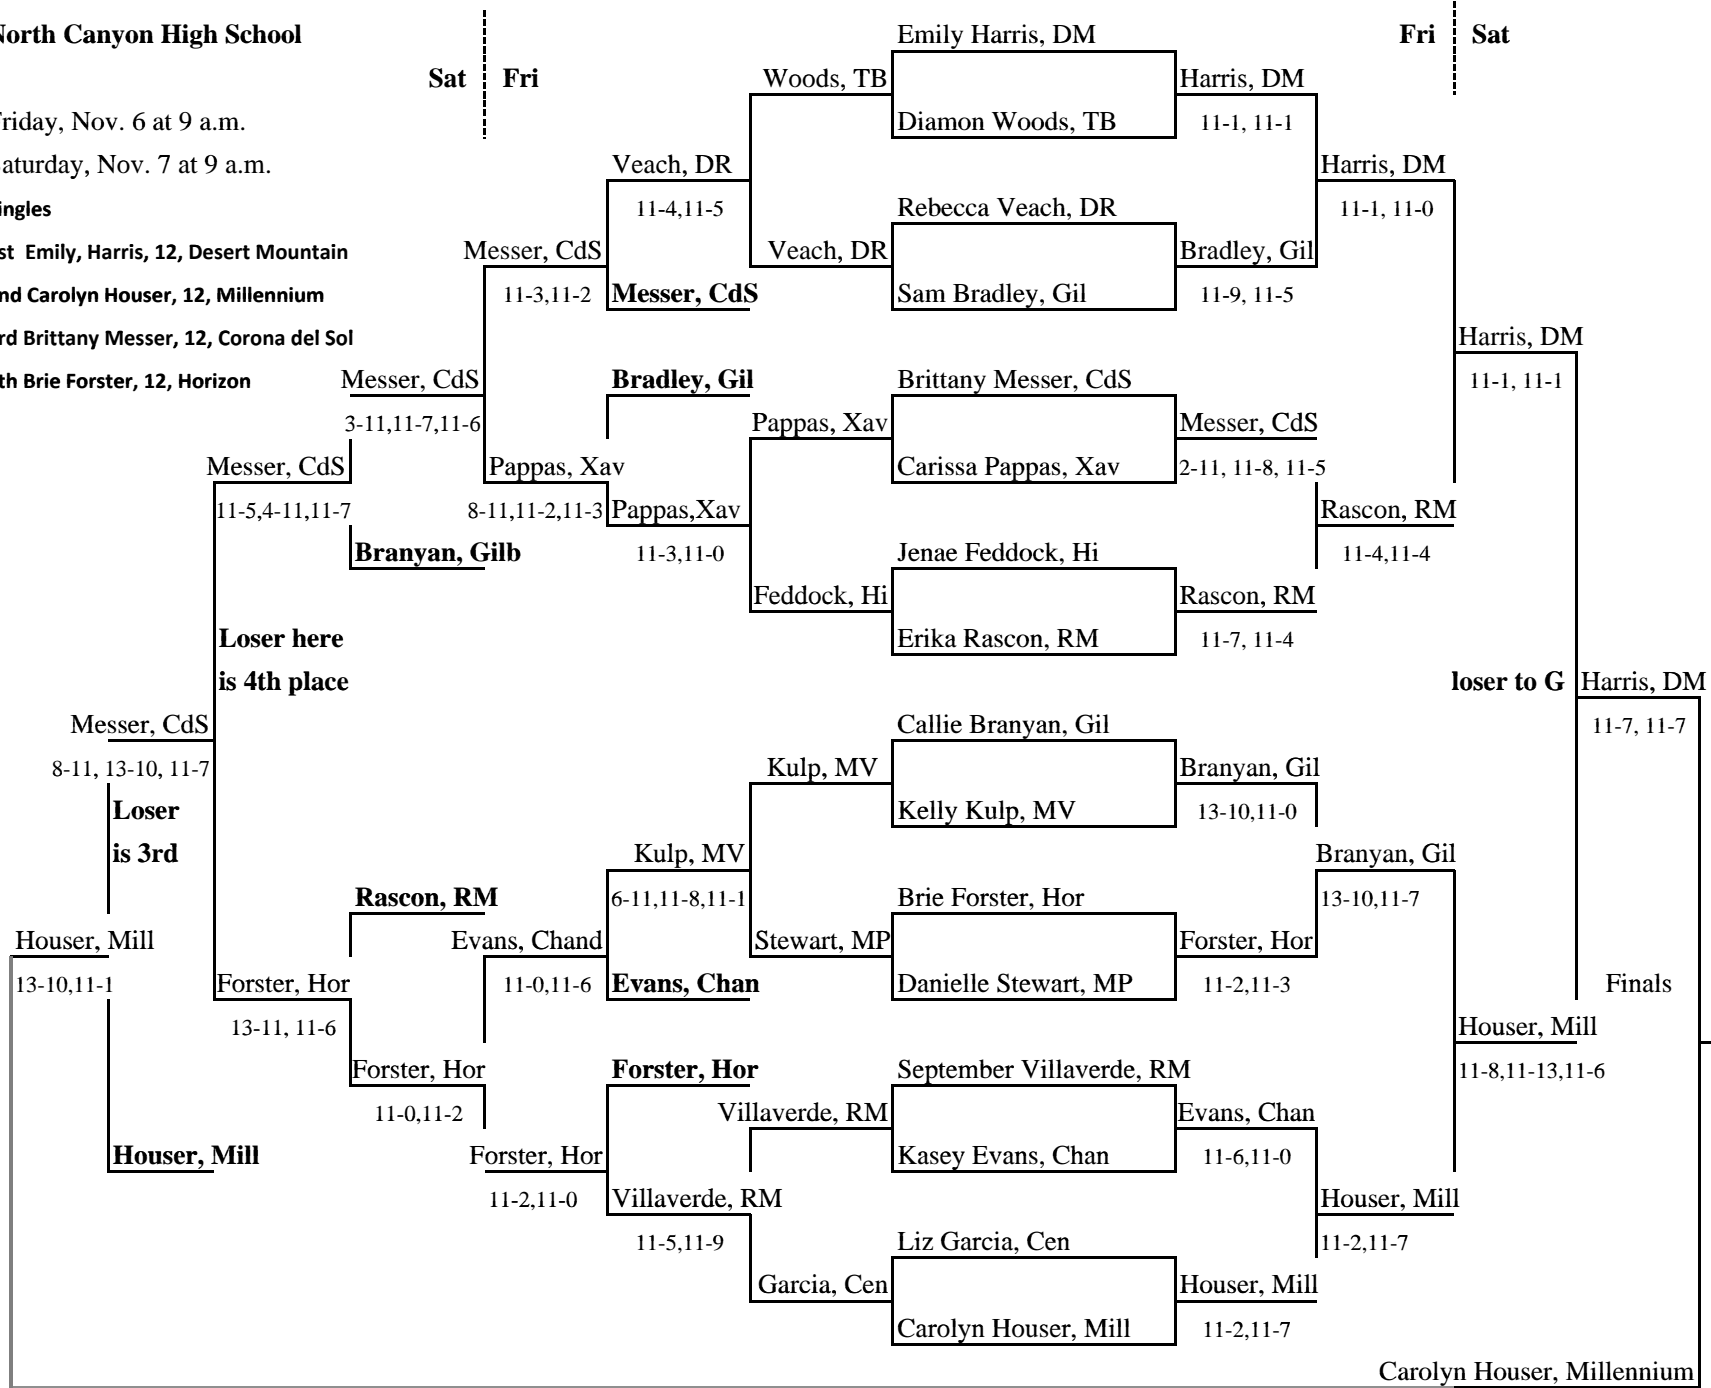

2009 AIA 5A State Badminton Tournament

Singles

North Canyon High School

Friday, Nov. 6 at 9 a.m.

Saturday, Nov. 7 at 9 a.m.

Singles

1st Emily, Harris, 12, Desert Mountain

2nd Carolyn Houser, 12, Millennium

3rd Brittany Messer, 12, Corona del Sol

4th Brie Forster, 12, Horizon

Cen = Central
Chan = Chandler
Chap = Chaparral
CdS = Corona del Sol
DM = Desert Mt.
DR = Desert Ridge
DV = Desert Vista
Gil = Gilbert
Hi = Highland
Hor = Horizon
M = Mesa
Mill = Millennium
MP = Mt. Pointe
MV = Mt. View
NC = No. Canyon
P = Perry
RM = Red Mt.
Sky = Skyline
TB = Trev. Browne
WW = Westwood
Xav = Xavier

Carolyn Houser, Millennium

Emily
Harris
Des.Mt.

loser to G Harris, DM

Loser here
is 4th place

Loser
is 3rd

Sat Fri

Fri Sat