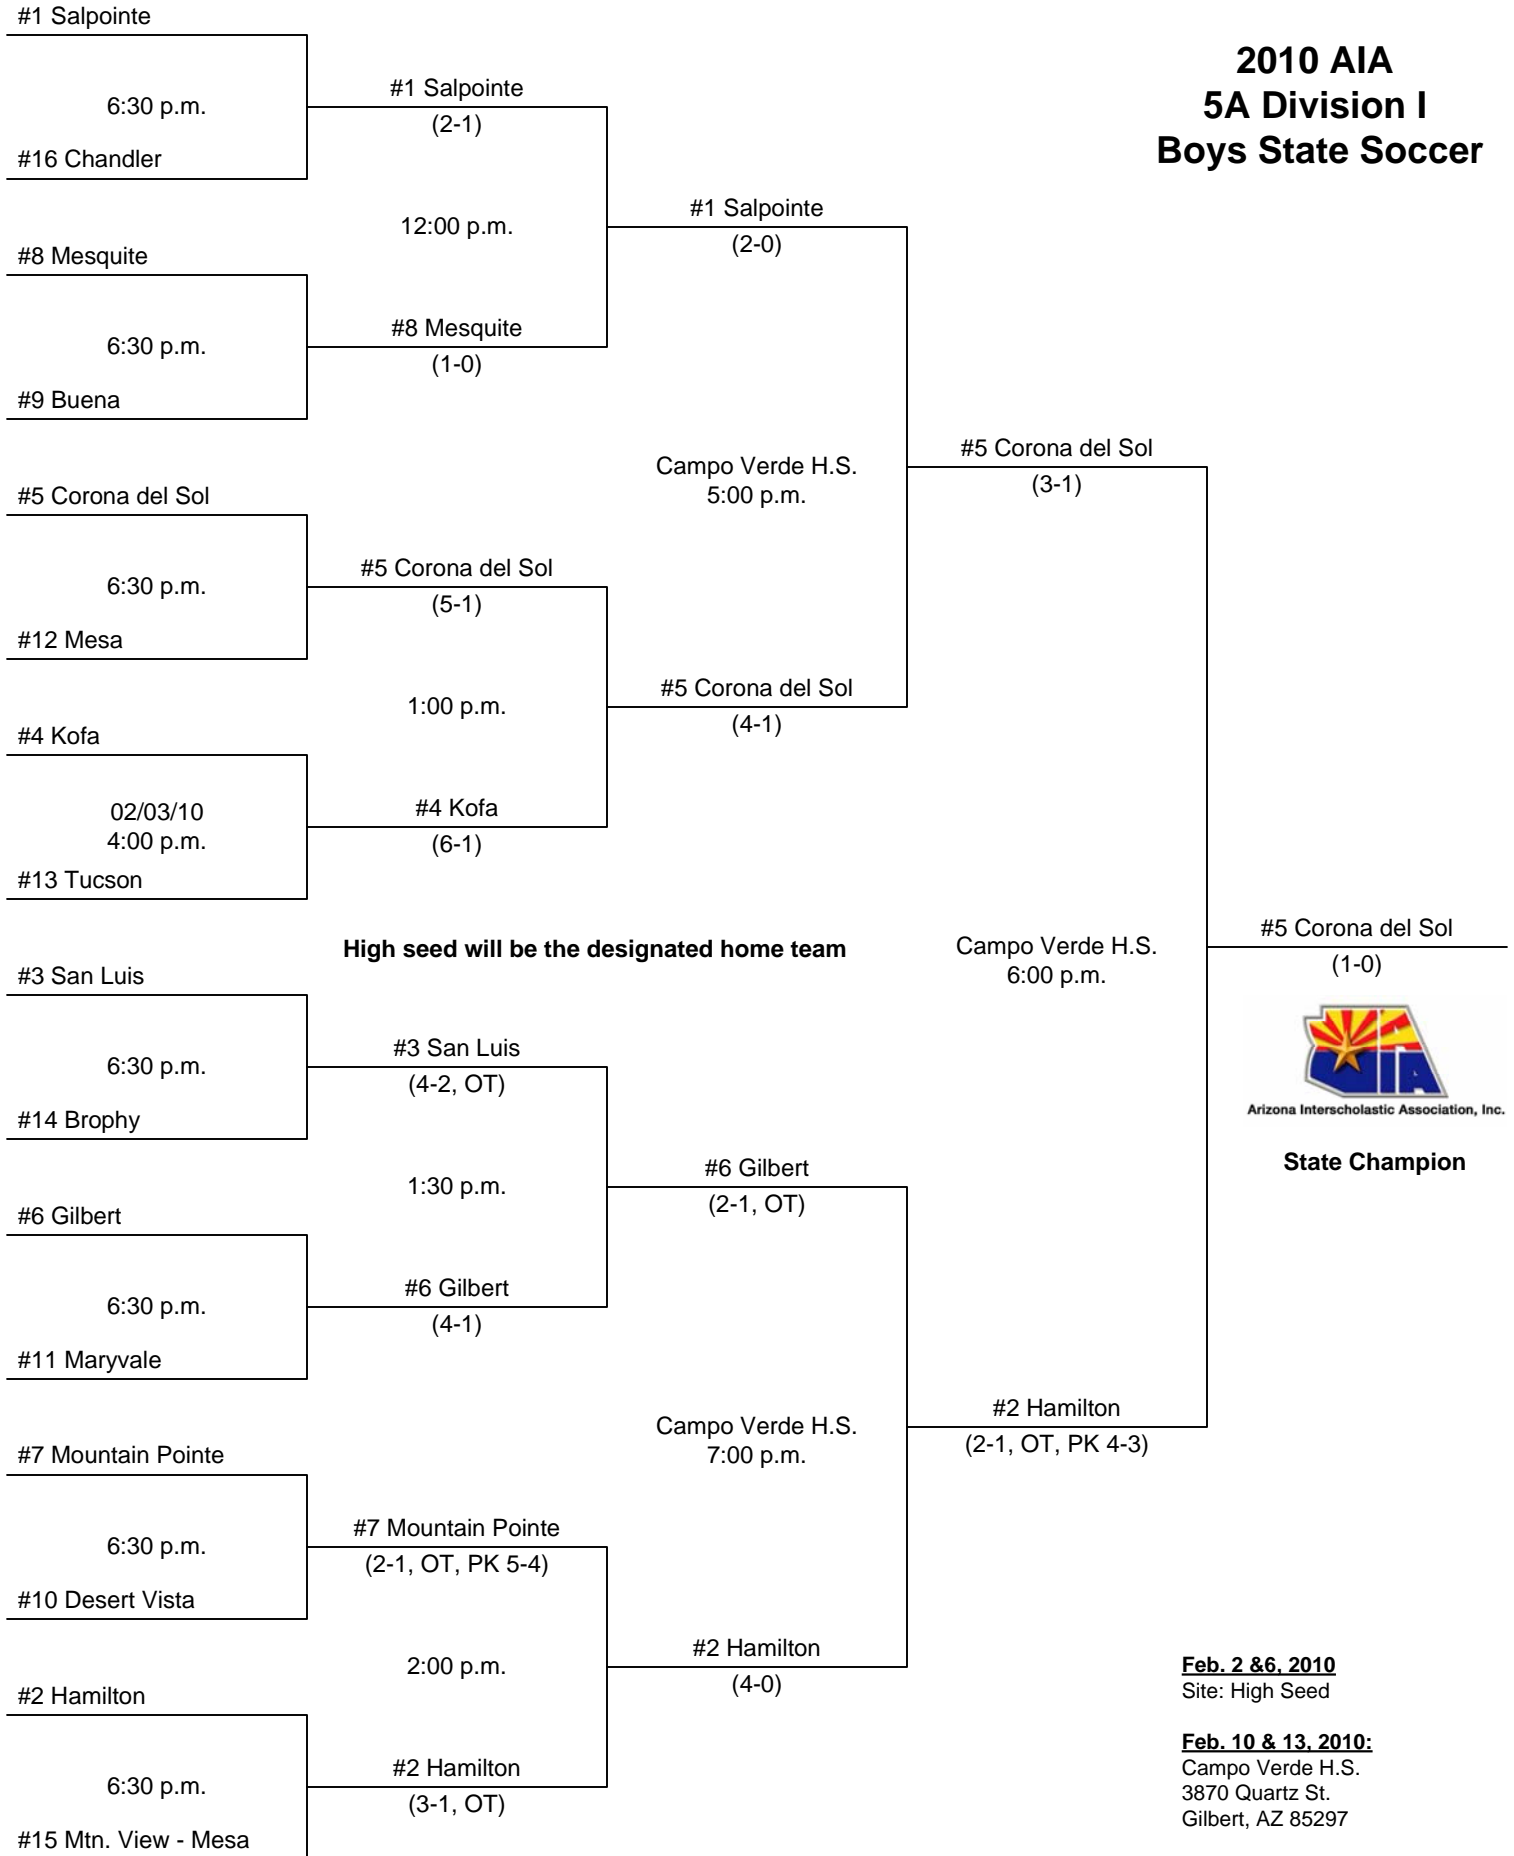

Tuesday
02/02/10

Saturday
02/06/10

Wednesday
02/10/10

Saturday
02/13/10

Updated: 02/13/10: bb
Prior Update: 02/10/10: bb
Posted: 12/16/09: bb

2010 AIA 5A Division I Boys State Soccer

Feb. 2 & 6, 2010
Site: High Seed

Feb. 10 & 13, 2010:
Campo Verde H.S.
3870 Quartz St.
Gilbert, AZ 85297

AIA Tournament Coordinator:
David Hines; 602-385-3814