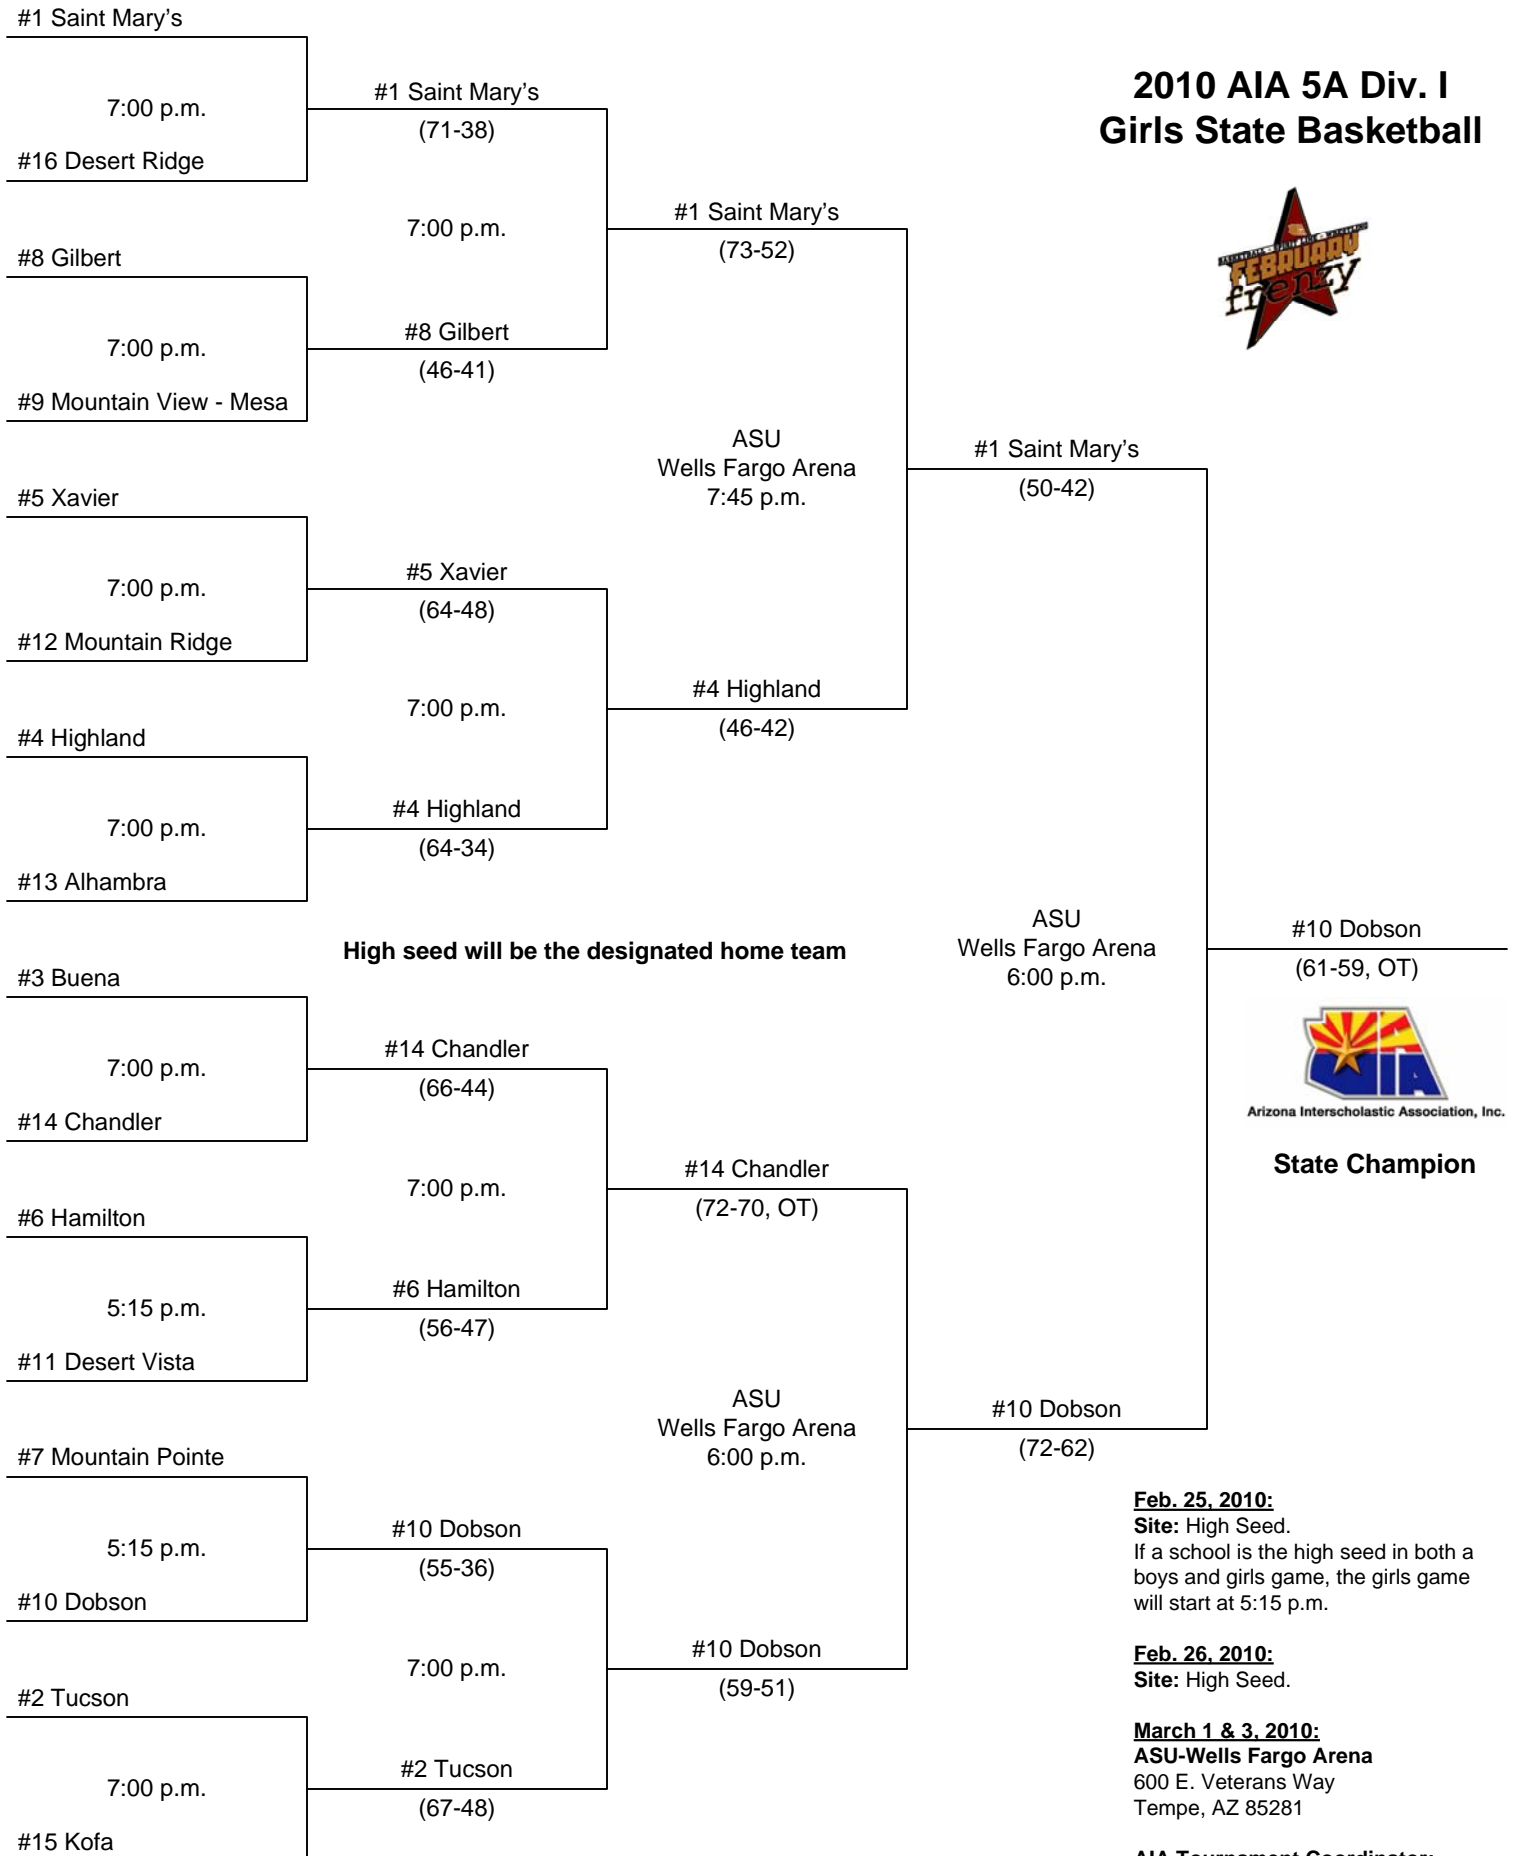

Thursday
02/25/10

Friday
02/26/10

Monday
03/01/10

Wednesday
03/03/09

Updated: 03/03/10: bb
Prior Update: 03/01/10: bb
Posted: 01/05/10: bb

2010 AIA 5A Div. I Girls State Basketball

High seed will be the designated home team

State Champion

Feb. 25, 2010:
Site: High Seed.
If a school is the high seed in both a boys and girls game, the girls game will start at 5:15 p.m.

Feb. 26, 2010:
Site: High Seed.

March 1 & 3, 2010:
ASU-Wells Fargo Arena
600 E. Veterans Way
Tempe, AZ 85281

AIA Tournament Coordinator:
Ron Halbach; 602-385-3824