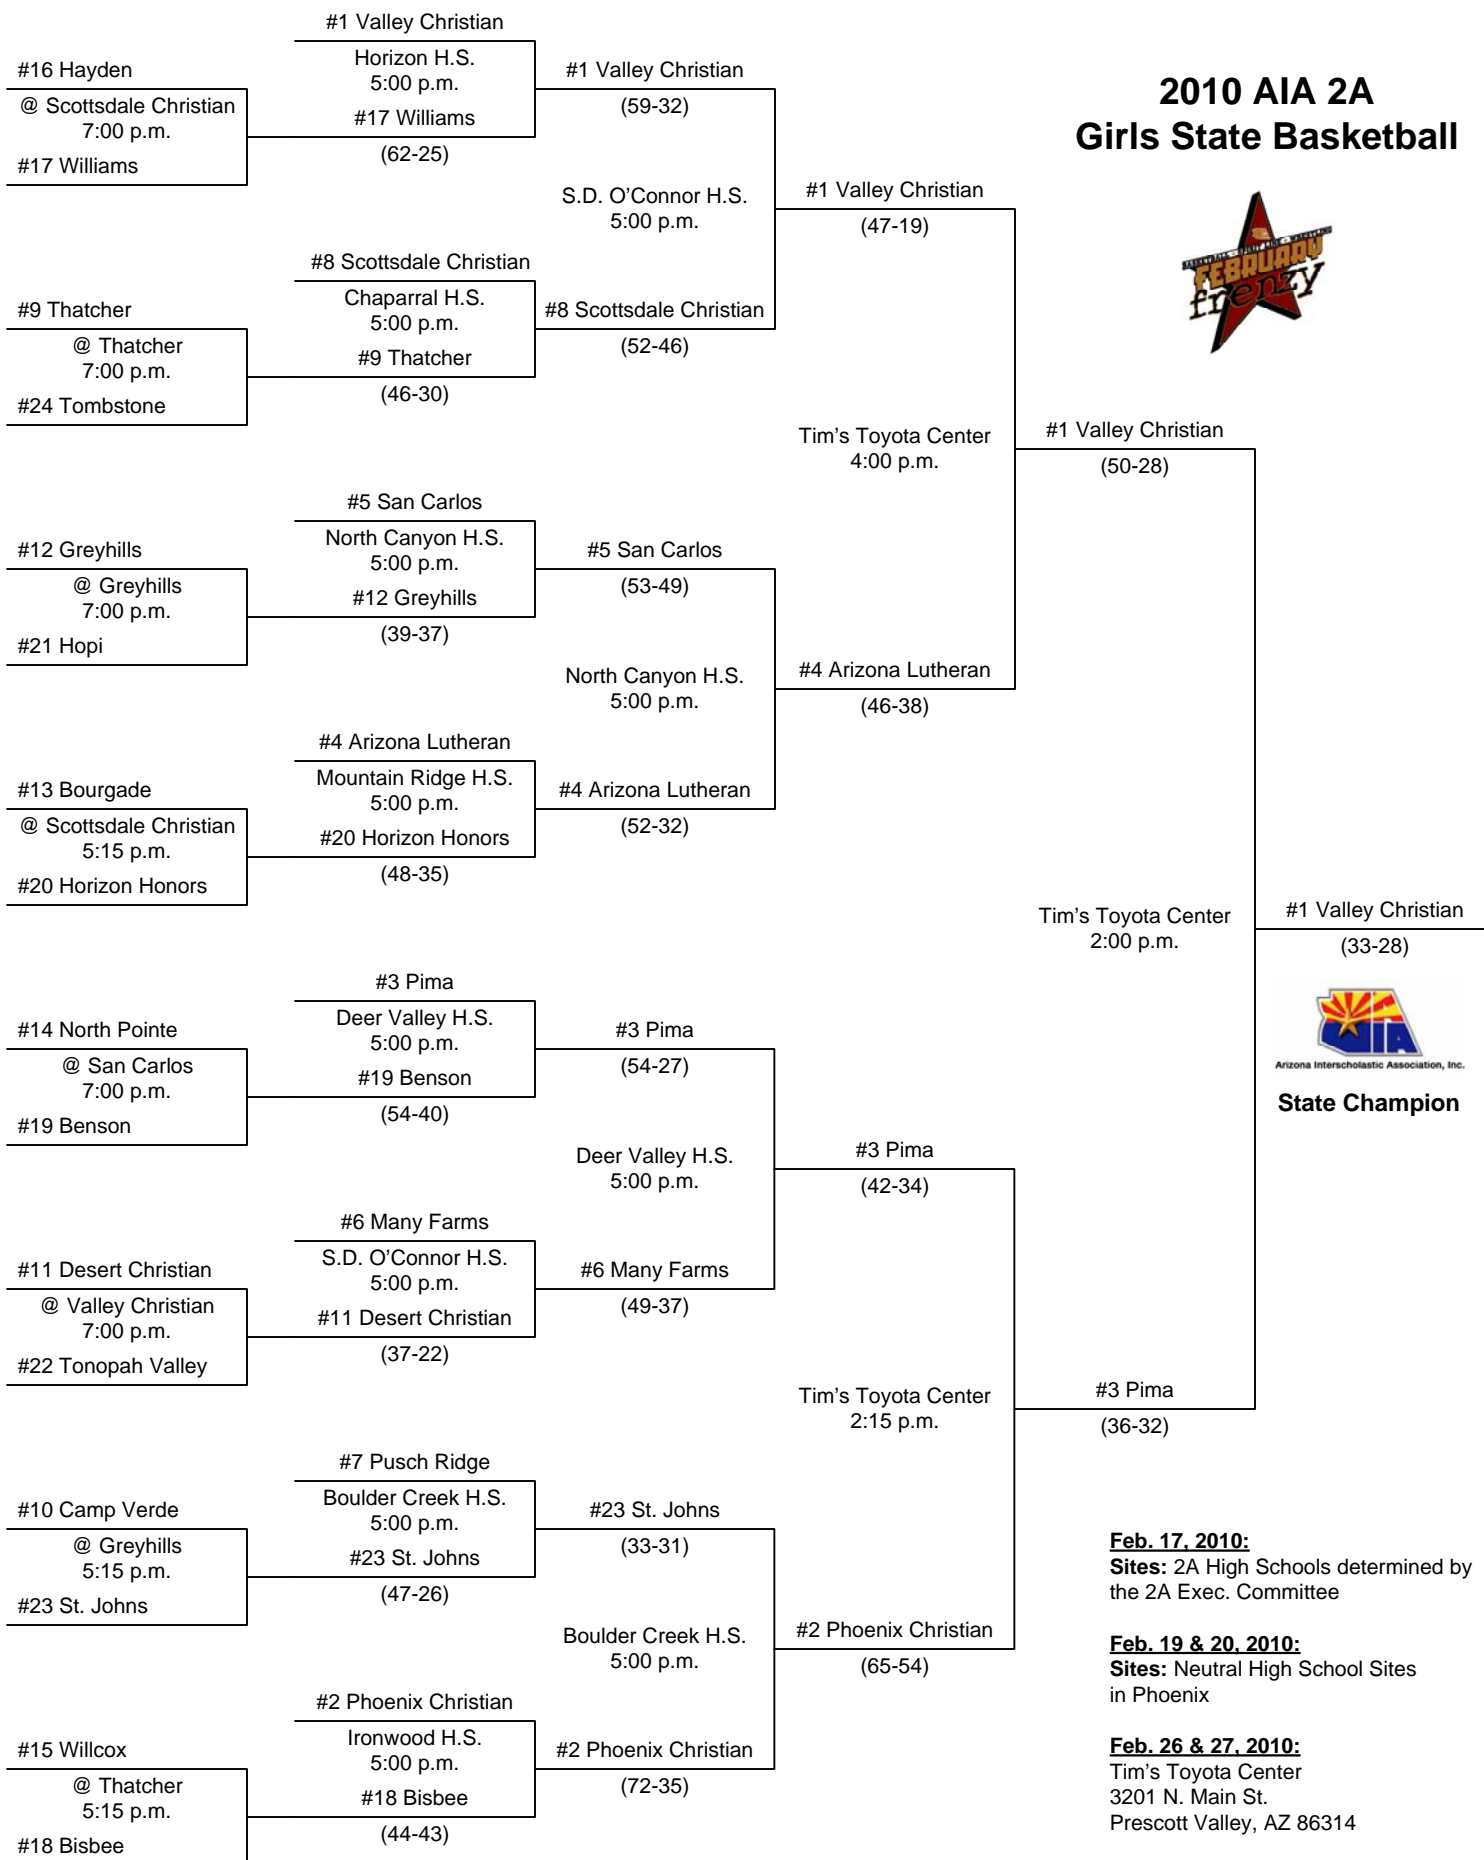

Wednesday
02/17/09

Friday
02/19/10

Saturday
02/20/10

Friday
02/26/10

Saturday
02/27/10

Updated: 02/27/10: bb
Prior Update: 02/26/10: bb
Posted: 01/05/10: bb

2010 AIA 2A Girls State Basketball

Arizona Interscholastic Association, Inc.

State Champion

Feb. 17, 2010:
Sites: 2A High Schools determined by the 2A Exec. Committee

Feb. 19 & 20, 2010:
Sites: Neutral High School Sites in Phoenix

Feb. 26 & 27, 2010:
Tim's Toyota Center
3201 N. Main St.
Prescott Valley, AZ 86314

AIA Tournament Coordinator:
Ron Halbach; 602-385-3824