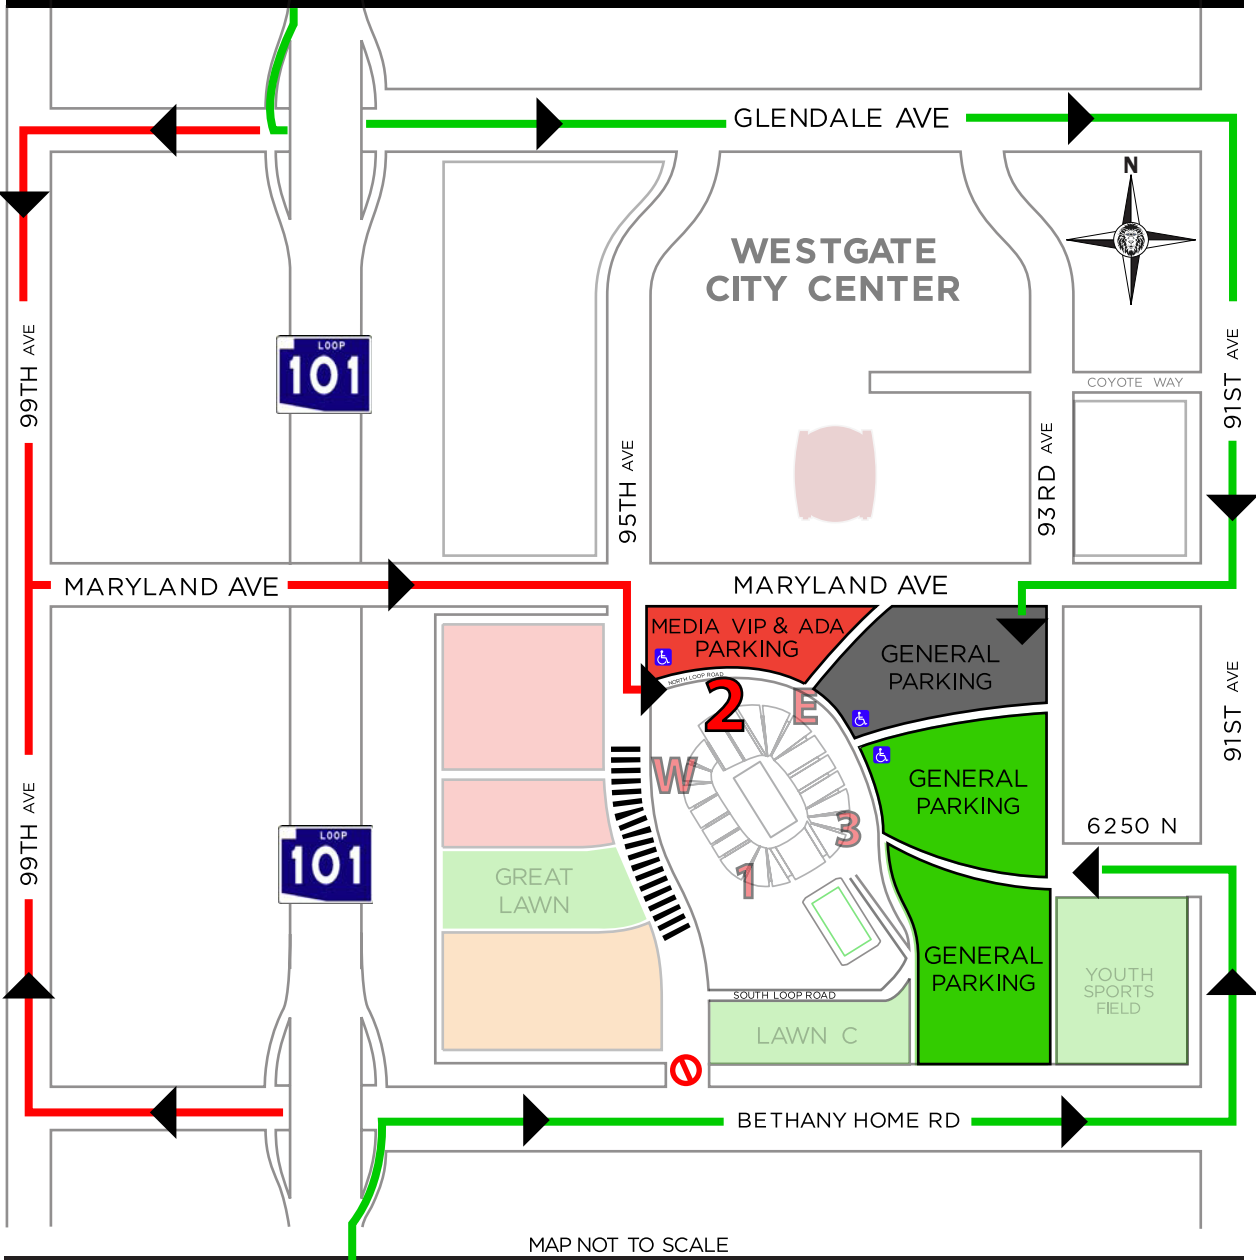

UNIVERSITY OF PHOENIX STADIUM EVENT PARKING MAP

MAP NOT TO SCALE

AIA STATE CHAMPIONSHIP

SATURDAY NOVEMBER 24, 2012

LOTS - 9AM GATES - 11AM