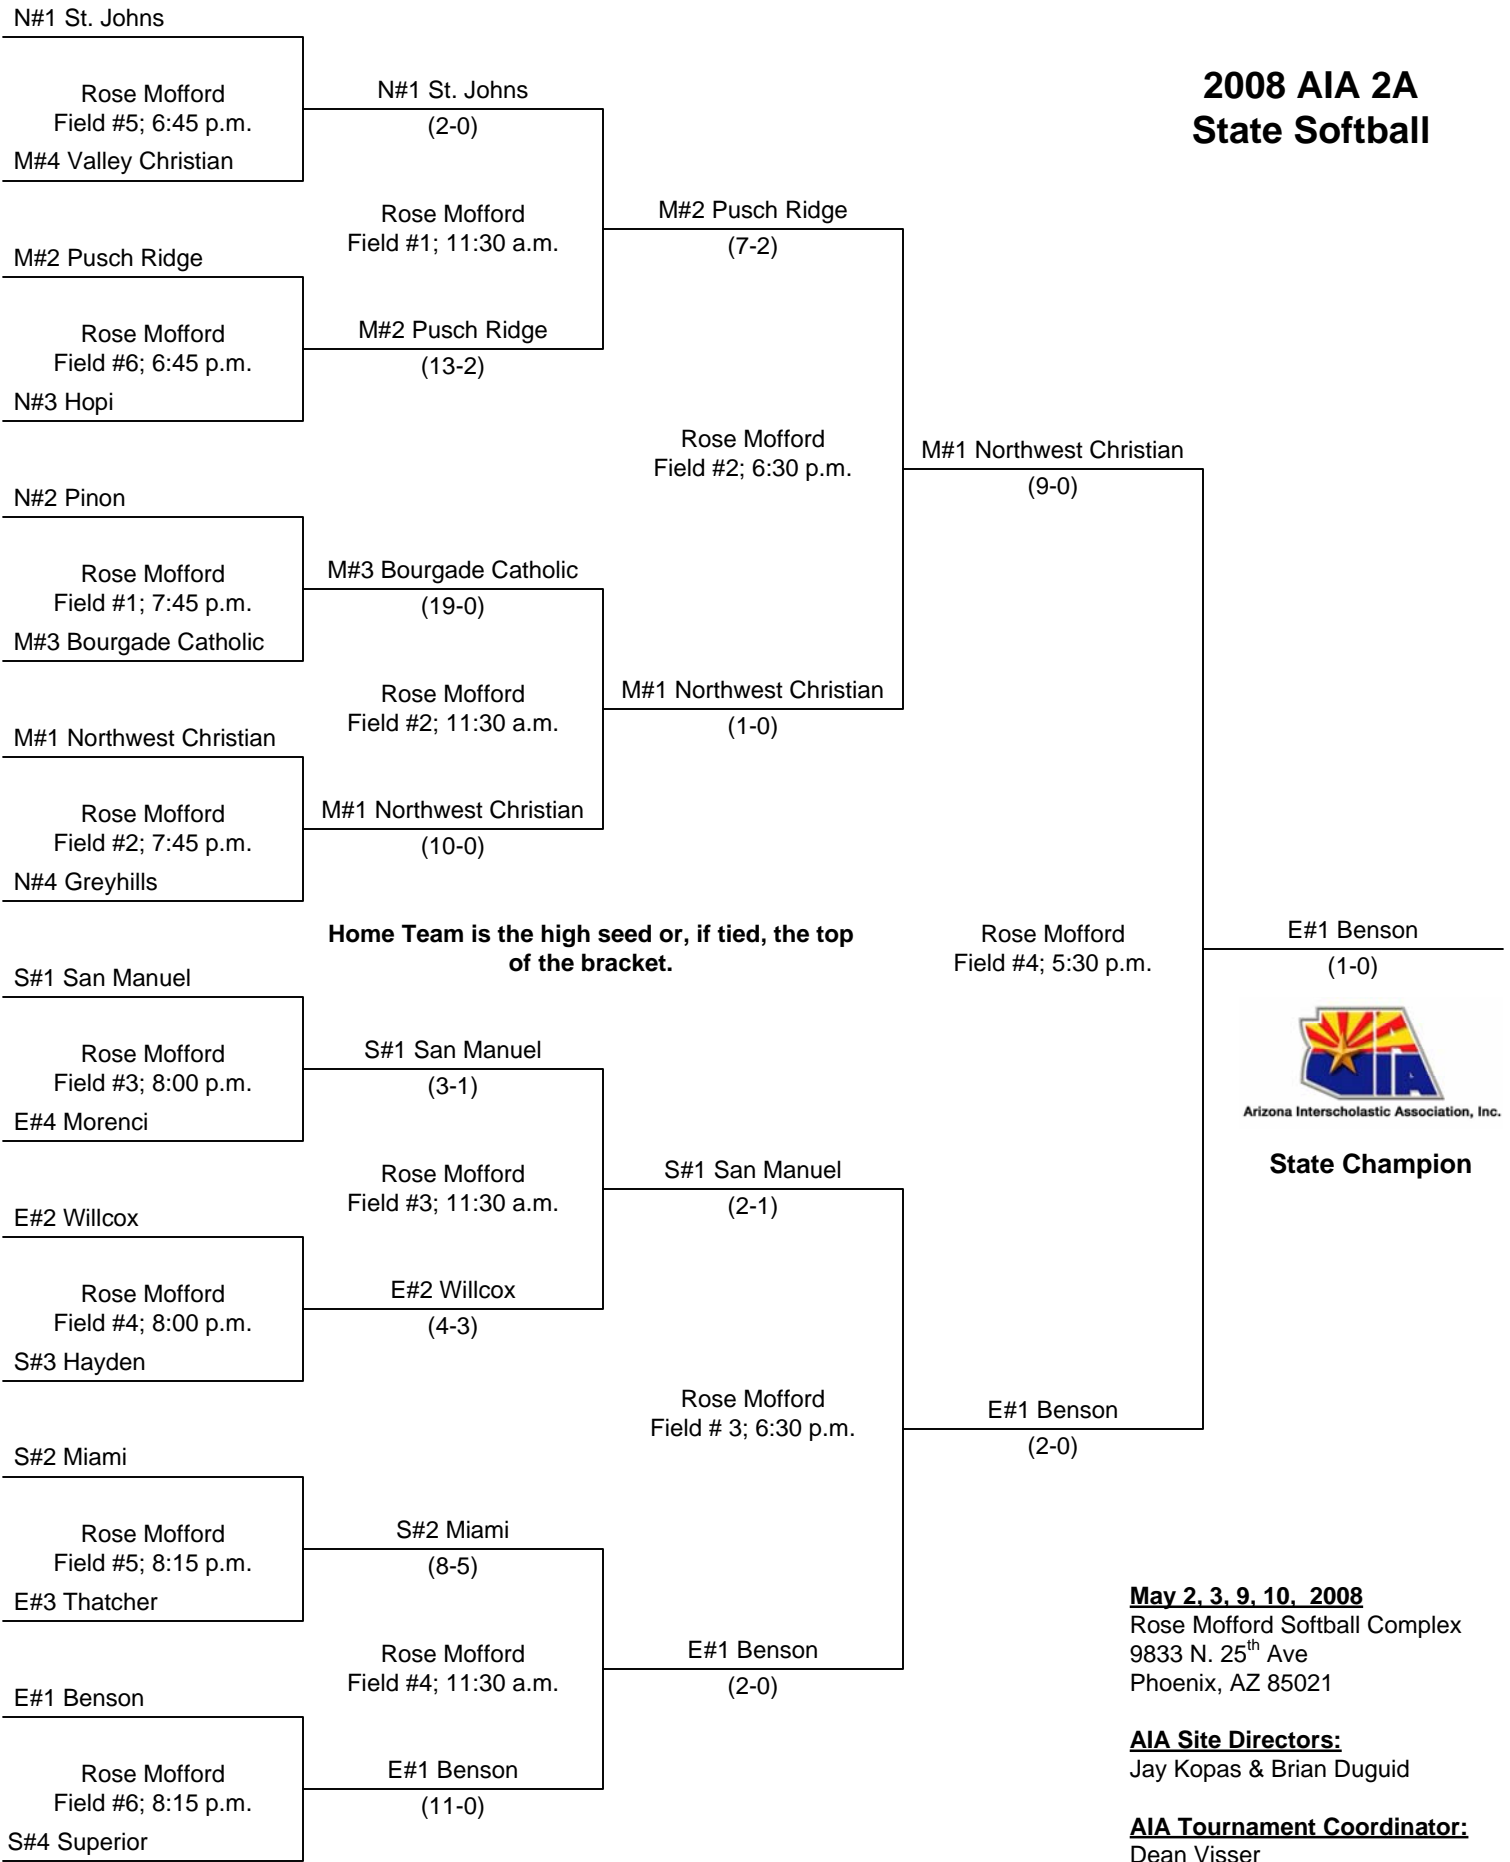

Friday
5/02/08

Saturday
5/03/08

Friday
5/09/08

Saturday
5/10/08

Updated: 05/10/08: bb
Prior Update: 05/09/08: bb
Original Post: 03/0608: bb

2008 AIA 2A State Softball

May 2, 3, 9, 10, 2008
Rose Mofford Softball Complex
9833 N. 25th Ave
Phoenix, AZ 85021

AIA Site Directors:
Jay Kopas & Brian Duguid

AIA Tournament Coordinator:
Dean Visser
602-385-3821