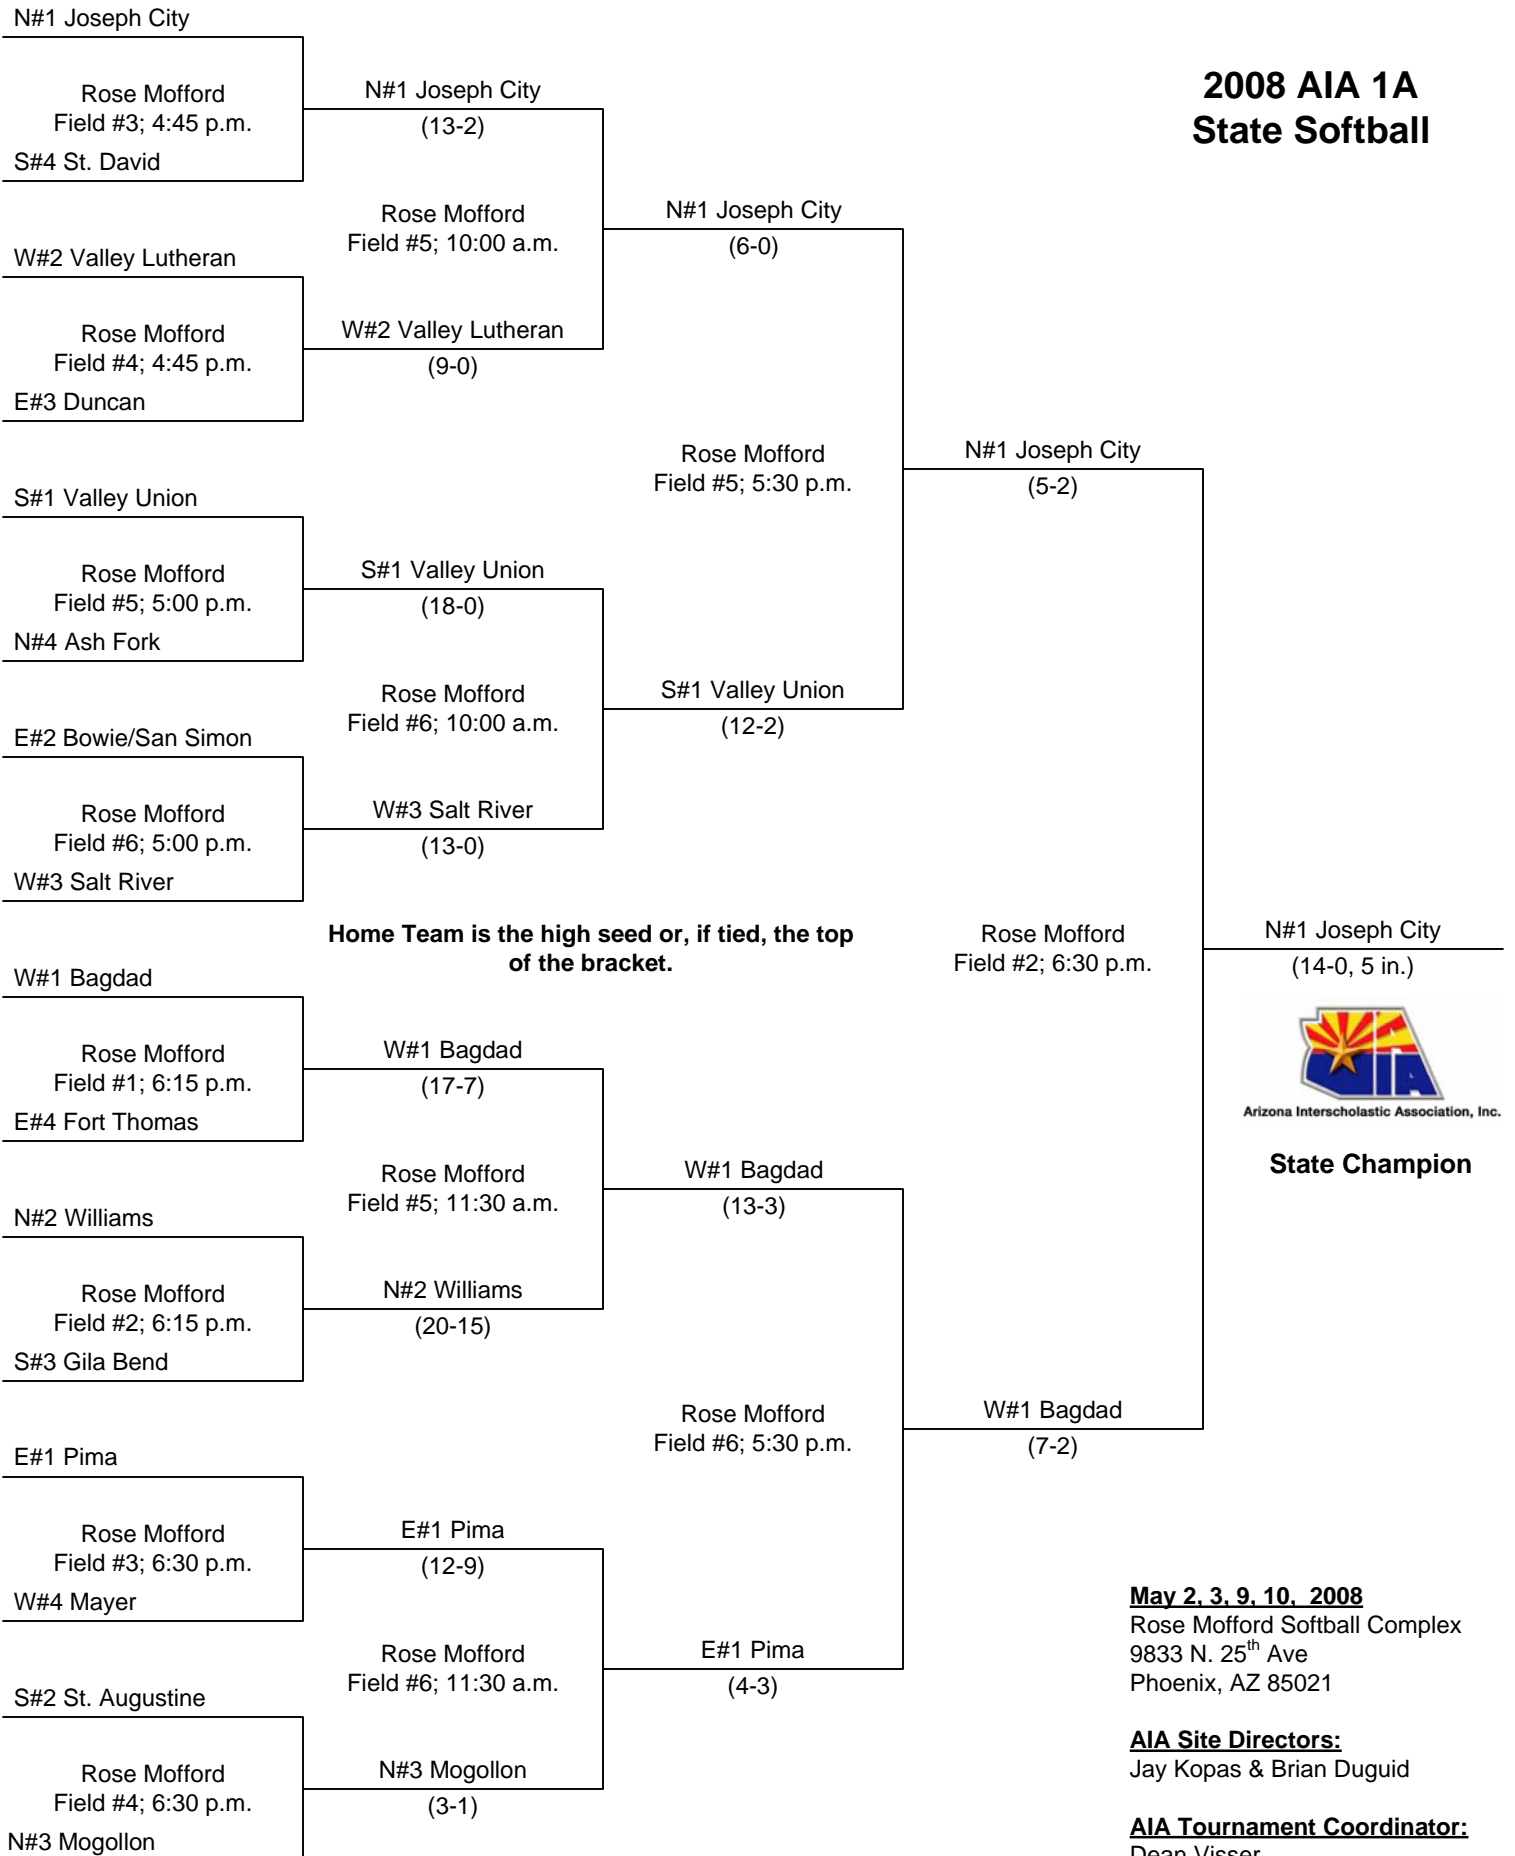

Friday
5/02/08

Saturday
5/03/08

Friday
5/09/08

Saturday
5/10/08

Updated: 05/10/08: bb
Prior Update: 05/09/08: bb
Original Post: 03/06/08: bb

2008 AIA 1A State Softball

May 2, 3, 9, 10, 2008
Rose Mofford Softball Complex
9833 N. 25th Ave
Phoenix, AZ 85021